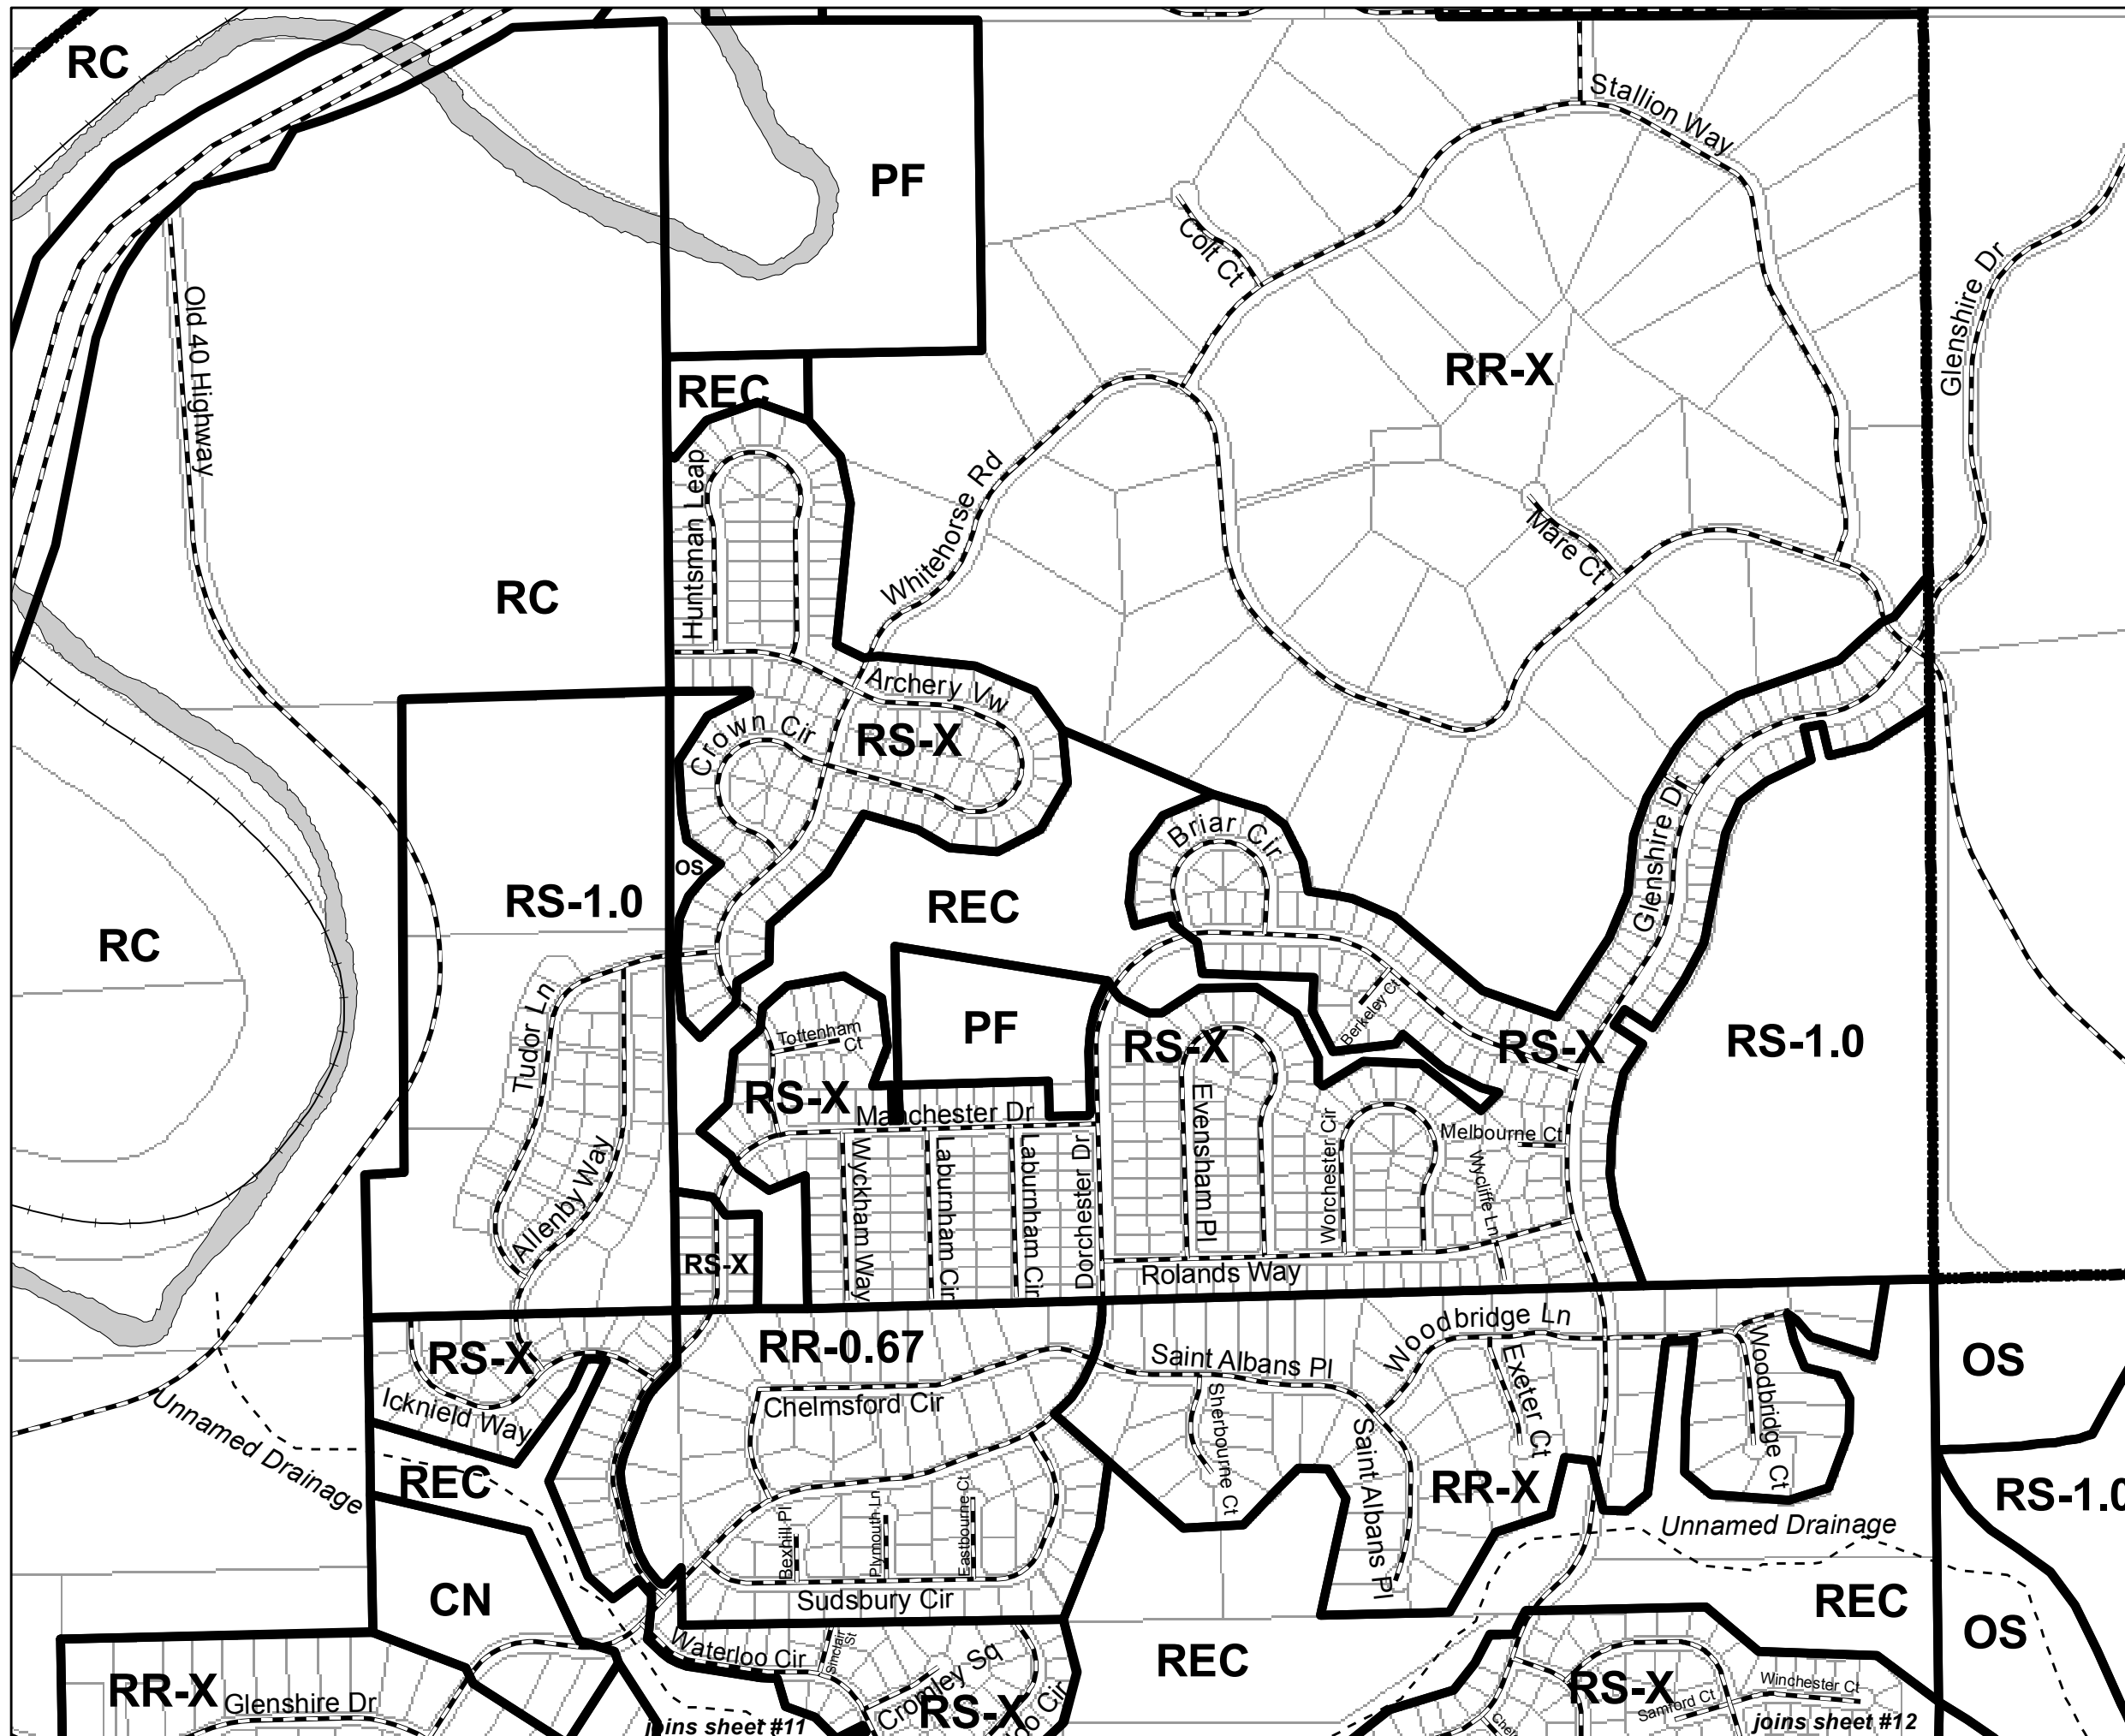

Town of Truckee Zoning Map

Sheet #5

Zoning Revisions

Date	Ord. #
9/2/2001	2001-04

- Drainages
- +— Railroad
- +— Streets
- ▭ Town Boundary

joins sheet #11

joins sheet #12