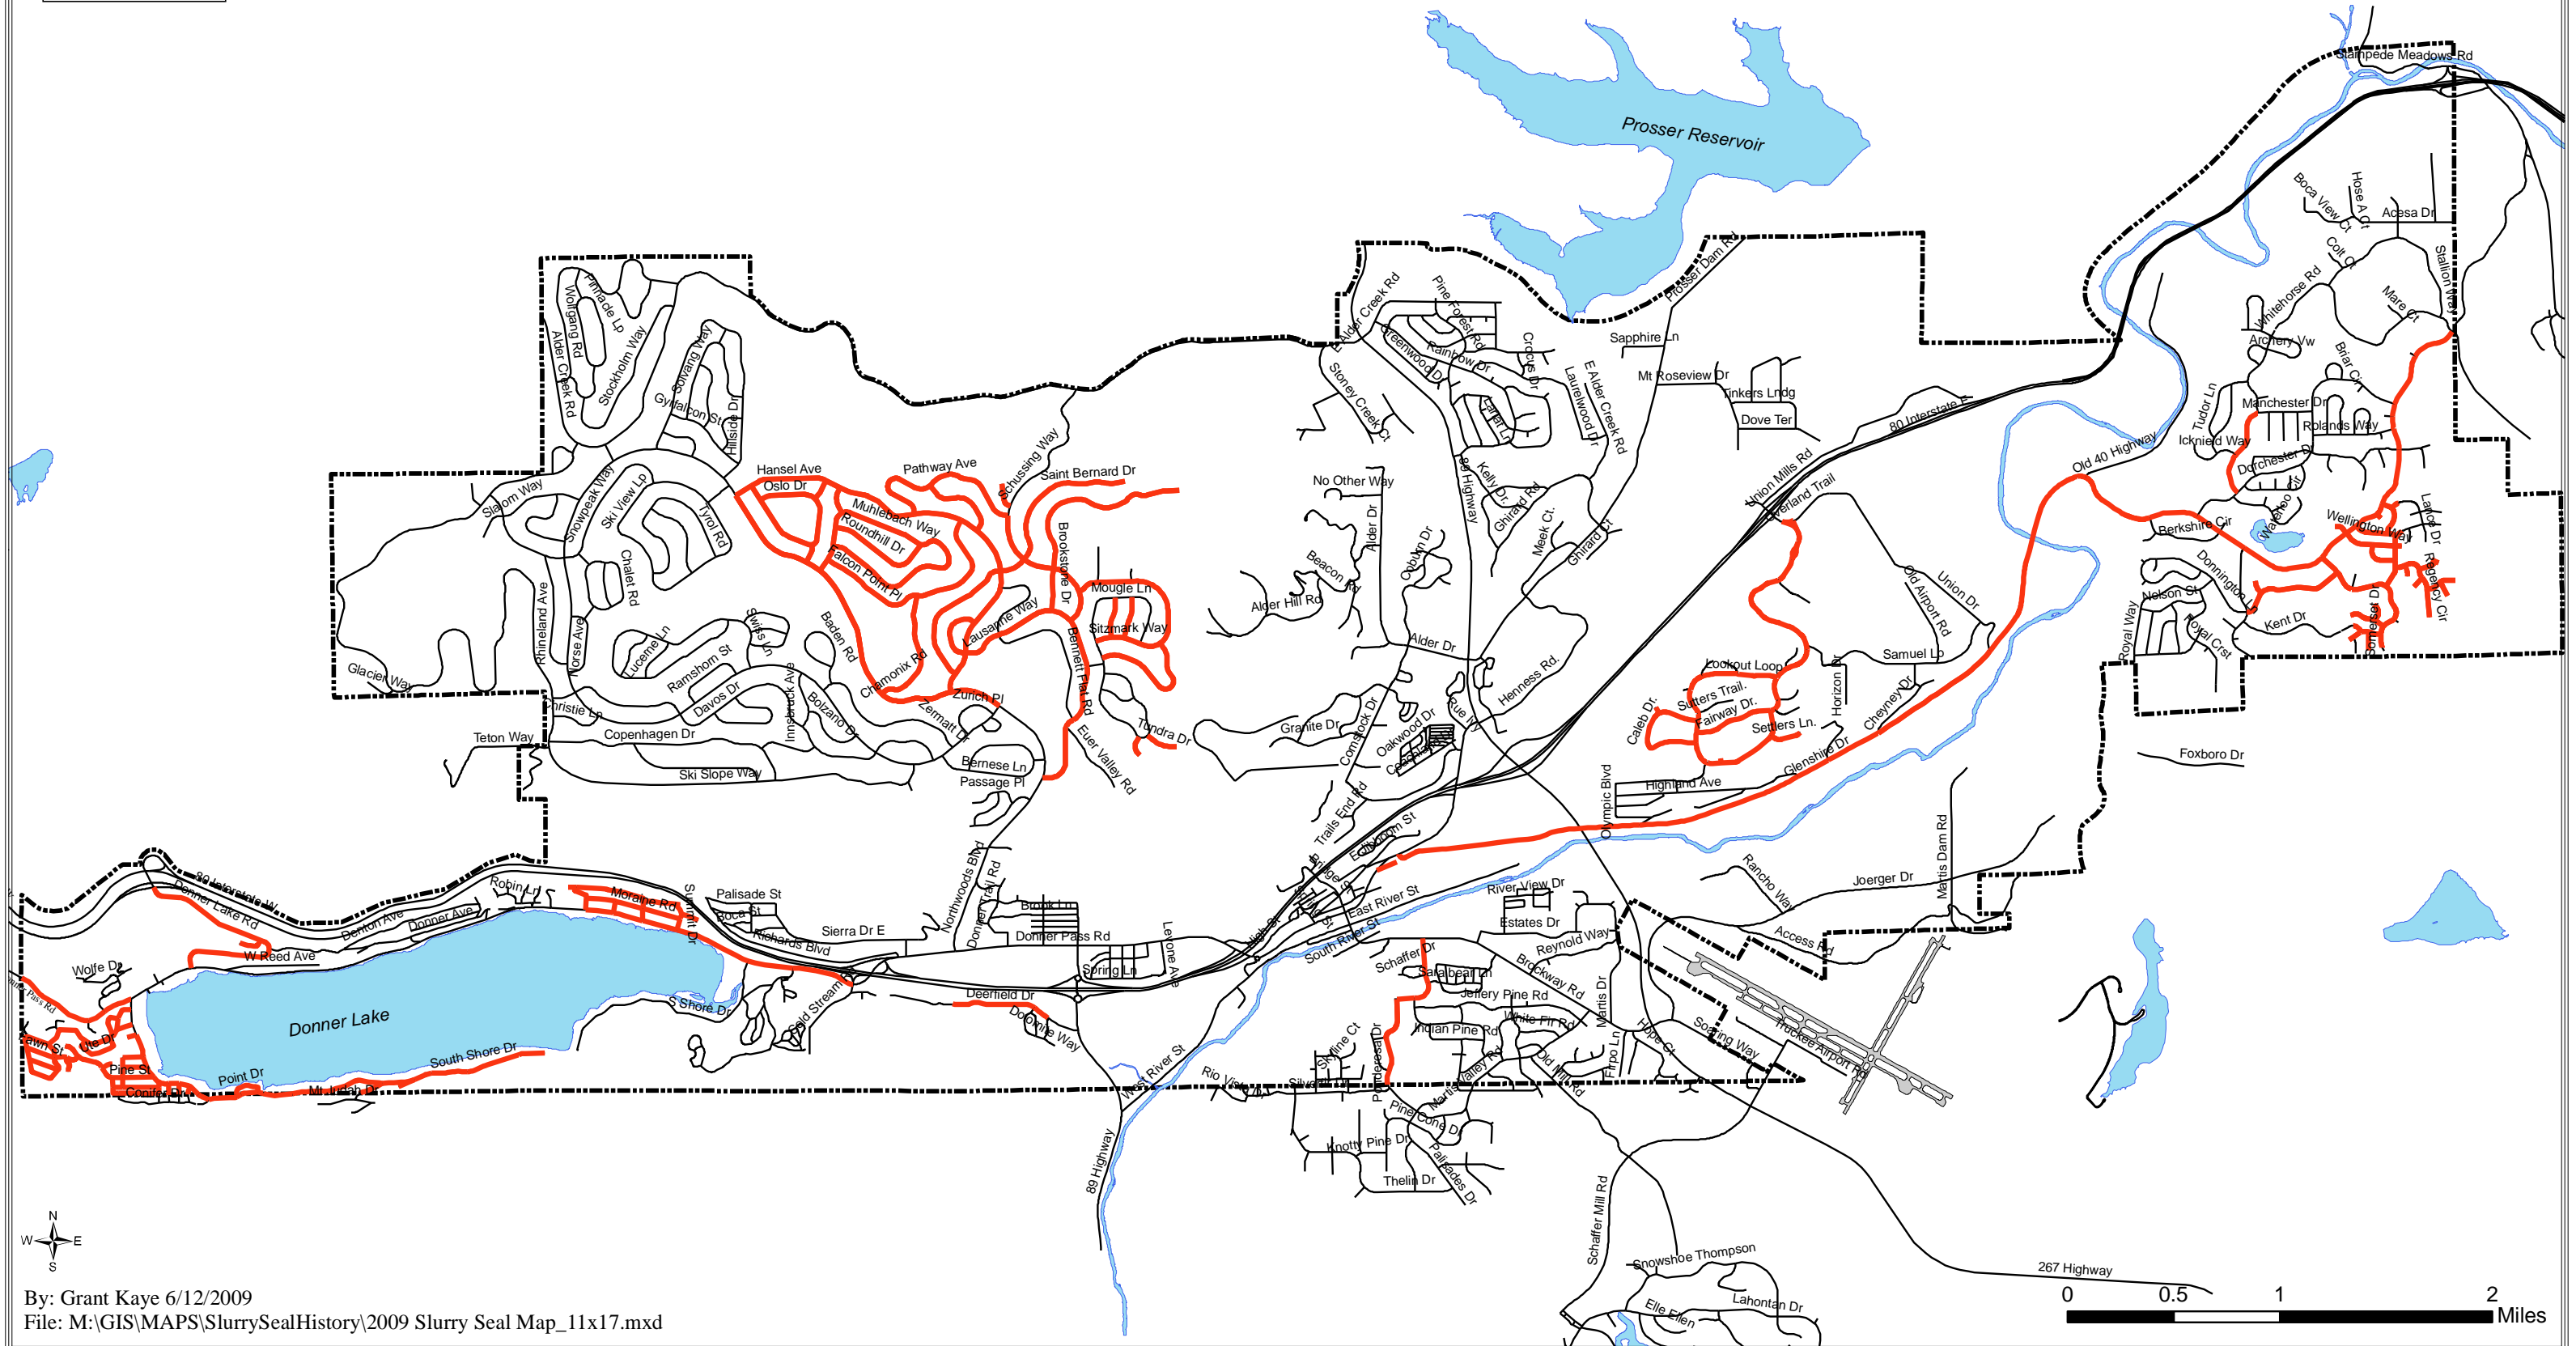

# 2009 Slurry Seal

### Legend

— Slurry Seal Roads

By: Grant Kaye 6/12/2009  
File: M:\GIS\MAPS\SlurrySealHistory\2009 Slurry Seal Map\_11x17.mxd